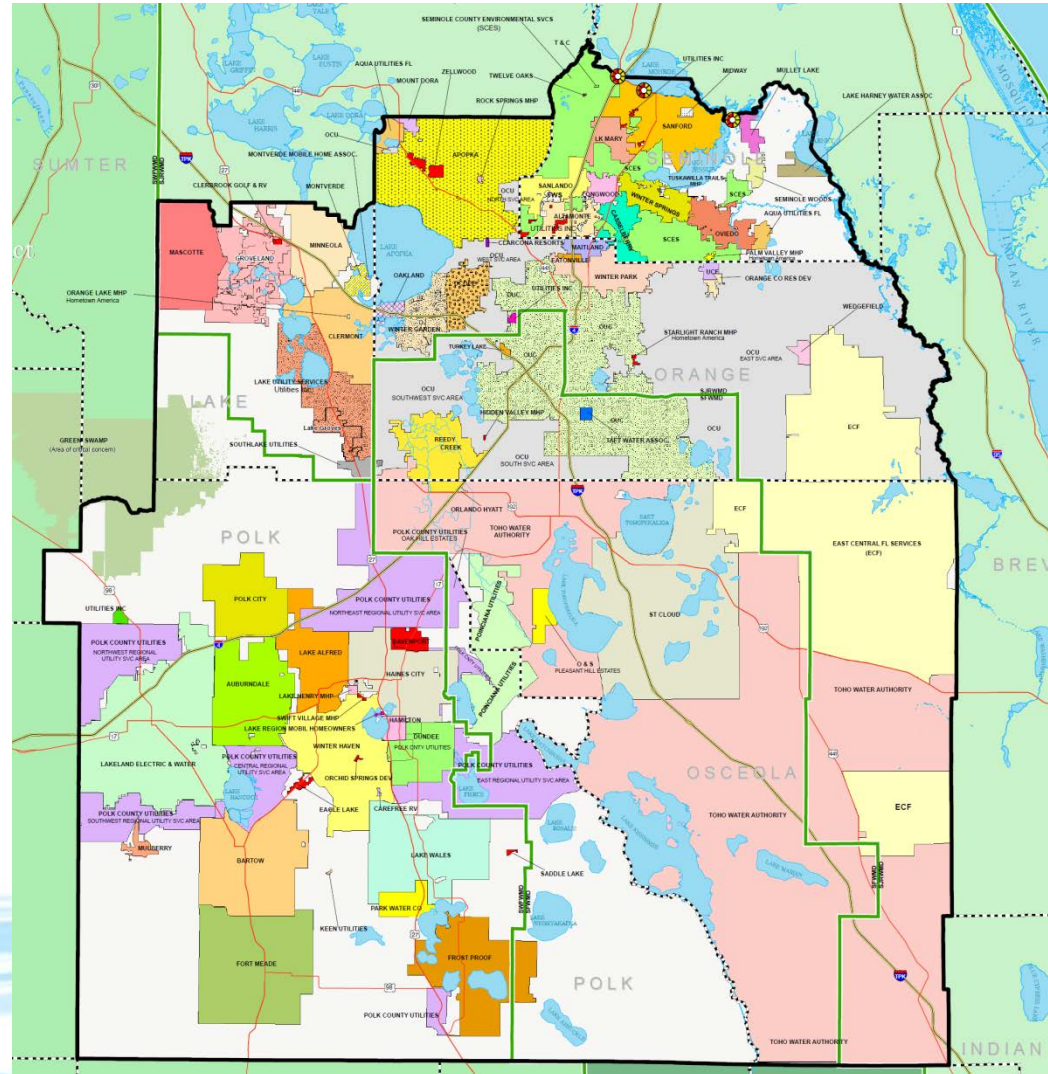

CFCA/CFWI Boundary

County Boundaries

- Seminole
- Orange
- Osceola
- Polk

South Lake County

- 2006 Service Areas
- Mascotte
- Groveland
- Minneola

CFCA/CFWI Boundary