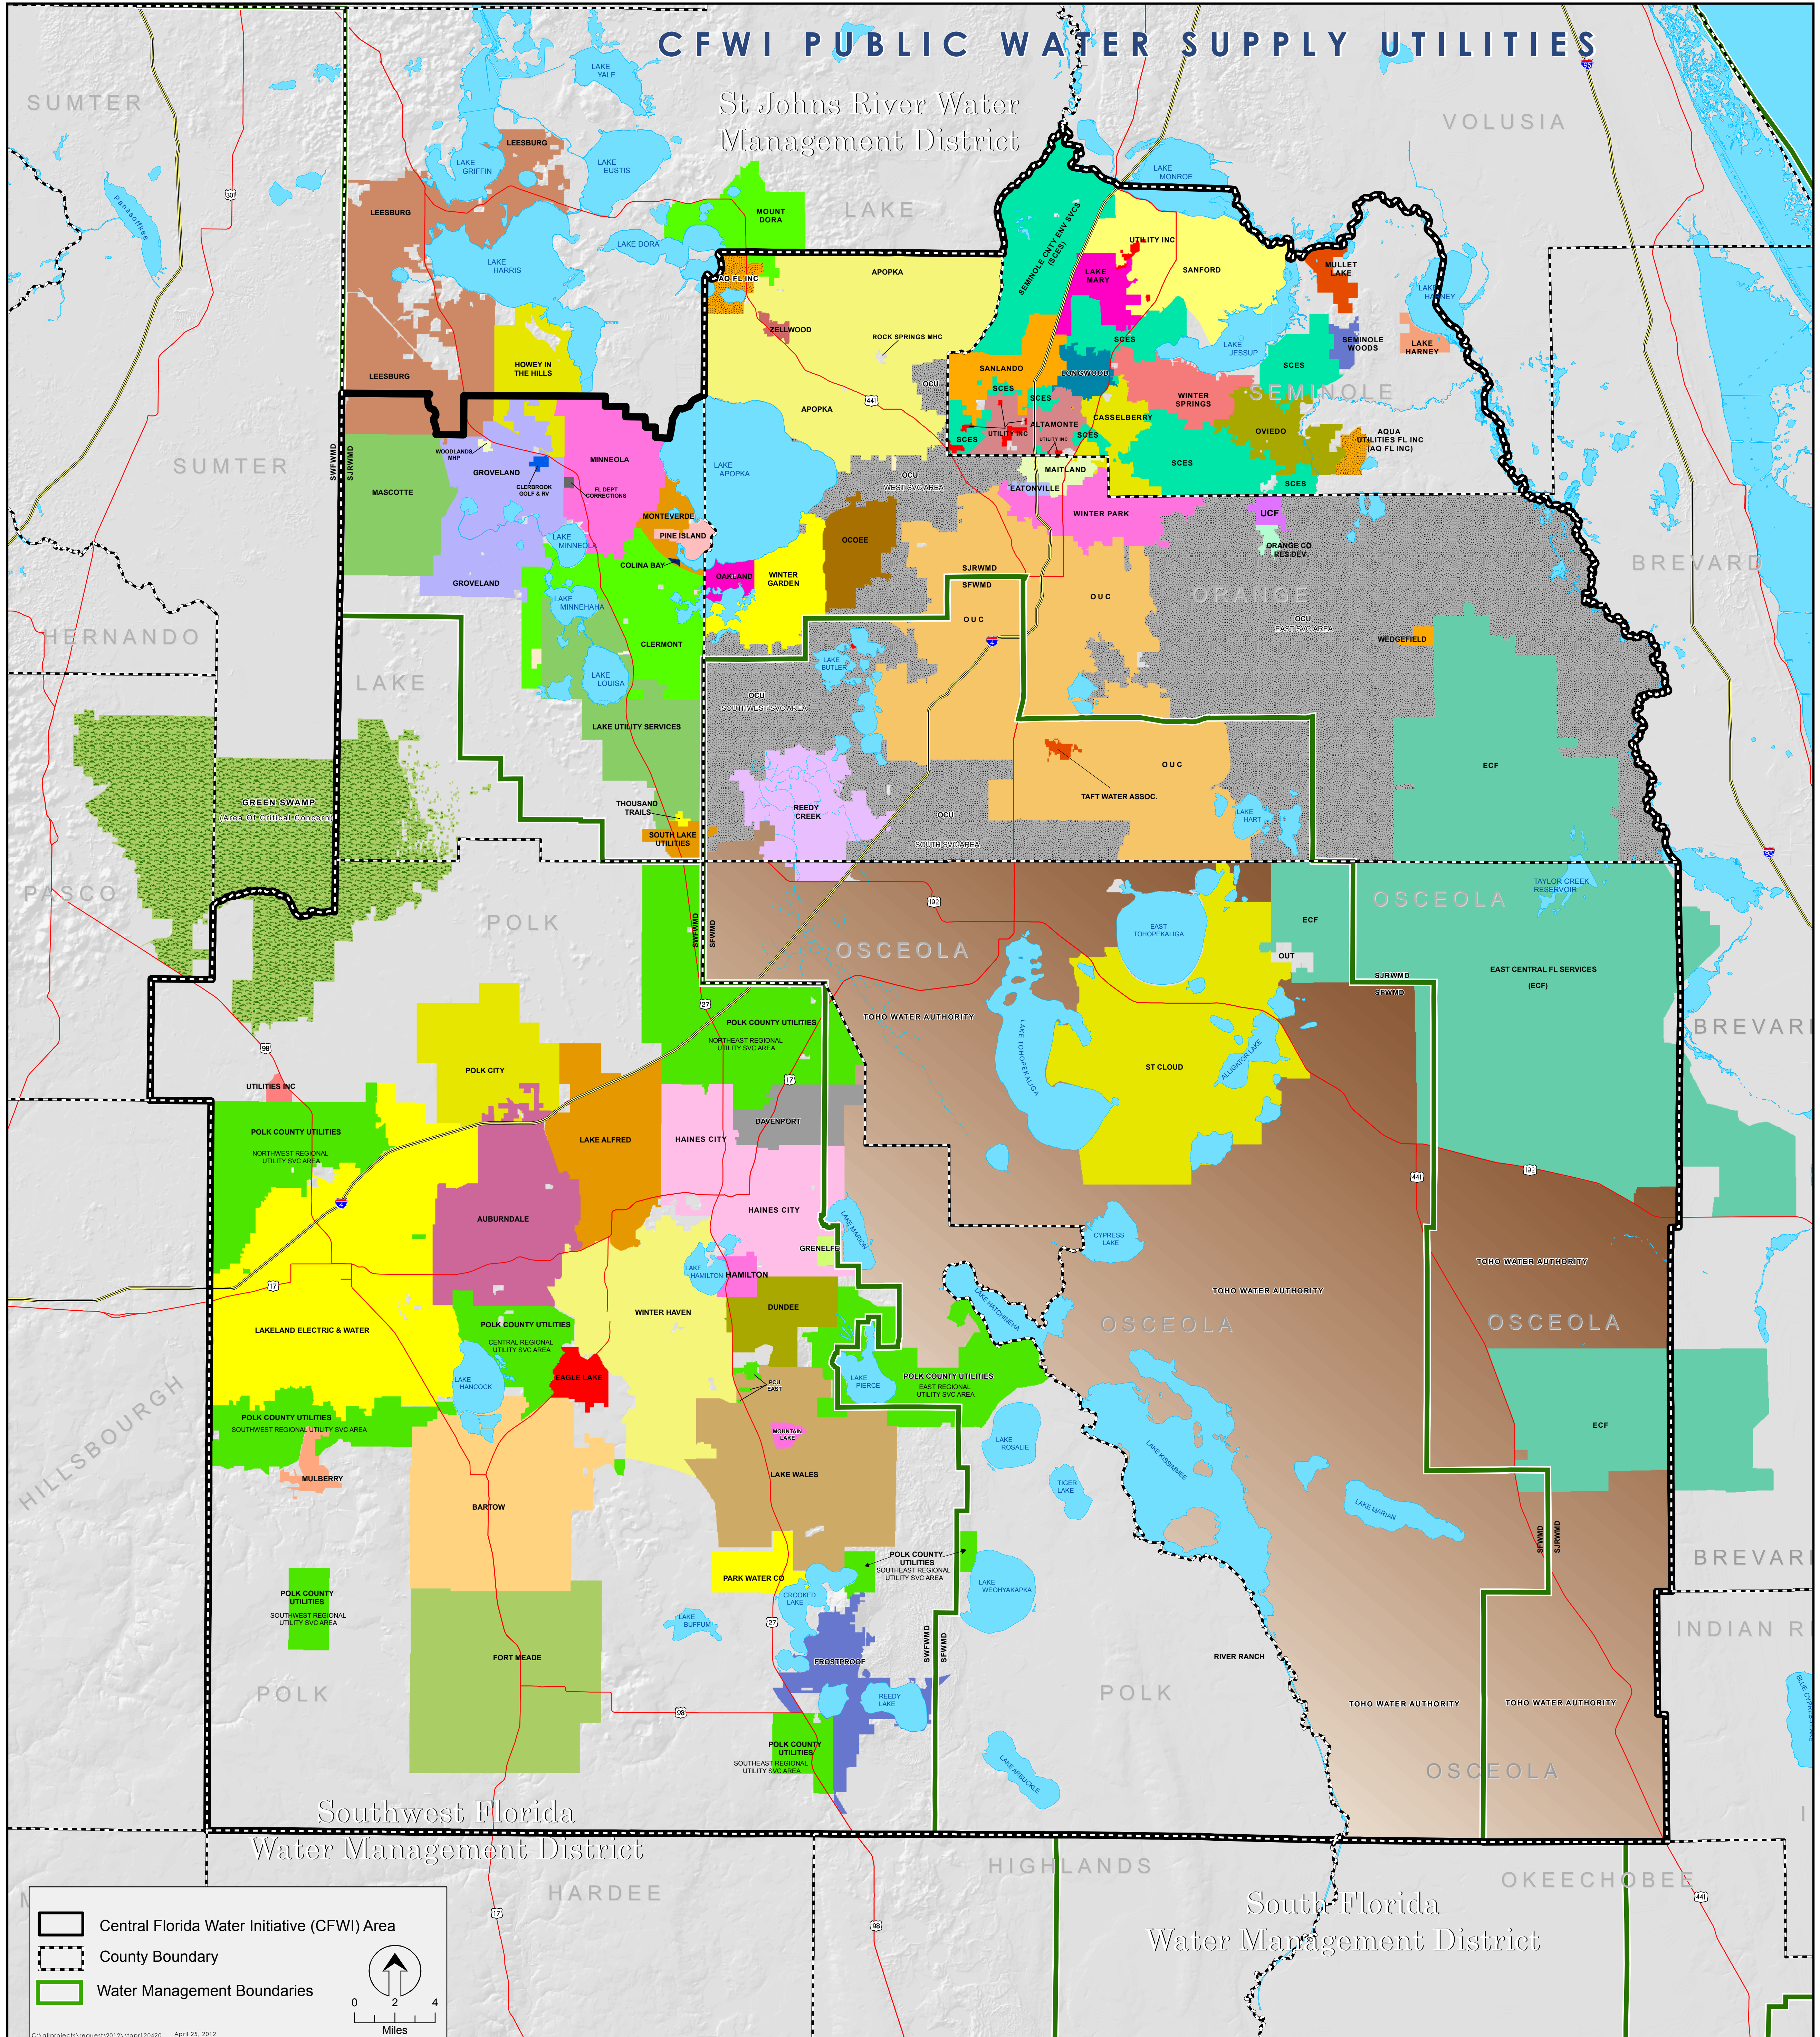

CFWI PUBLIC WATER SUPPLY UTILITIES

St Johns River Water Management District

Southwest Florida Water Management District

South Florida Water Management District

- Central Florida Water Initiative (CFWI) Area
- County Boundary
- Water Management Boundaries

0 2 4
Miles

April 25, 2012